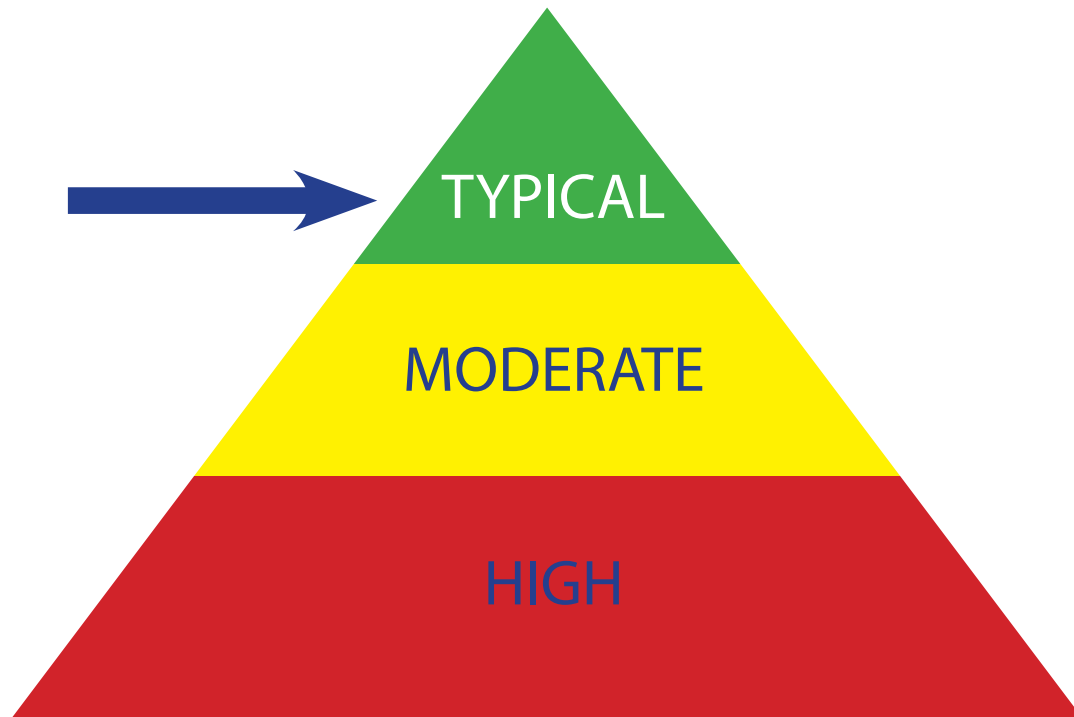

ATTENTION /

SPOTSYLVANIA REGIONAL FLU ALERT LEVEL

Flu Alert Level: GREEN

No visitors with any signs or symptoms of illness

Visitors may be issued masks or other protective clothing